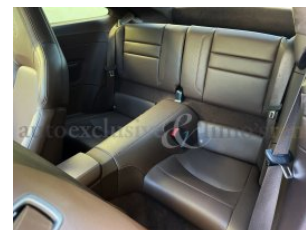

## IQ1420

Sportiva	Year: 2020	Price: ----	
KM: 13.053	Engine cubic capacity: 3745	HP: 650	Fuel Type: Gasoline
Exterior Color: Grigio GT Metallizzato		Interior: Pelle Marrone Tartufo	