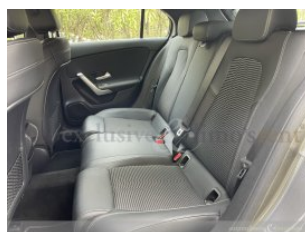

## ILD915

Monovolume	Year: 2020	Price: ----	
KM: 11.244	Engine cubic capacity: 1461	HP: 116	Fuel Type: Diesel
Exterior Color: Grigio Montagna		Interior: Pelle e Tessuto nero	