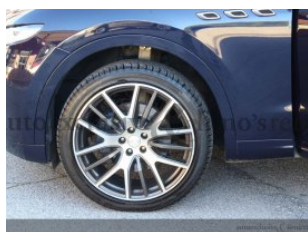

## Maserati Levante

## IQ1033

Suv	Year: 2016	Price: ----	
KM: 49.000	Engine cubic capacity: 2987	HP: 250	Fuel Type: Diesel
Exterior Color: Metallic Blue		Interior: Brown leather	